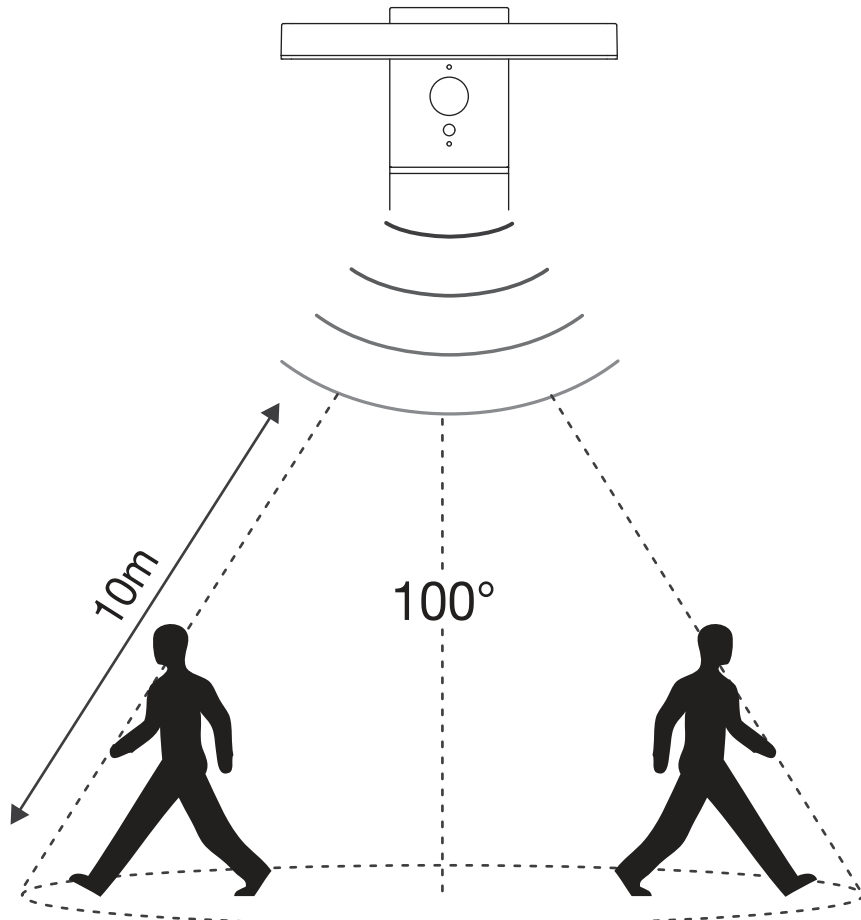

S01911W

X1

X4

X4

40/160/400lm

LED

NEUTRAL
WHITE

1x18650 Li-ion
3.7V 2200mAh

MODE.1

40 LUMENS

15 H. MAX

MODE.2

100°

10m

160 LUMENS

25 SEC. X 576 times